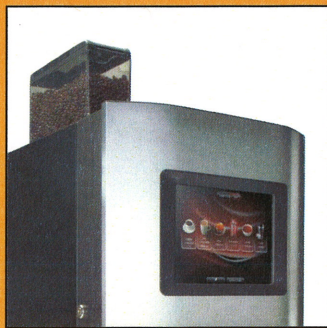

Virtu 90

Dimensions [inches]	H	W	D
Machine	34.3	16.9	21.1
Base cabinet	33.5	16.9	21.1

Features

Standard

CoEx® brewer & whole bean grinder
10.4" full color touch screen
Vivinox stainless steel front
MoVeC-ICEQ programming & USB
3 or 5 step variable strength selection
Separate hot water outlet
Electronic level & temperature control
Jug facility & Key switch
Individual product counters
Eco-mode, 2nd-price-line & idle-mode
Cup sensor
Cup stand illumination

Optional

Front branding
Advertising and communication options
Cup mechanism for 220 cups (7 oz sq) *
Lockable base cabinet with condiment trays
Enlarged waste bucket for grounds in base cabinet

Specifications

Electrical supply	
- voltage	100-120 VAC
- current	10-15 Amp
- frequency	50-60 Hz
Water supply	15 mm BSP
Boiler	5 + 0.4 Liter, 1200 W
Weight	120 lb

[manufacturer recommend to use a waterfilter & water lock.]